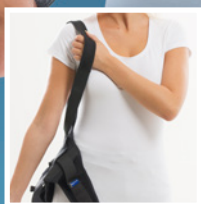

EXTO[®] LIGHT

EXT100 EXTO™ Light – Extension Orthosis for Posture

EXT100 EXTO[®] Light · Black

Size	Pediatric	Petite	Small	Standard
Height	120–145 cm	145–170 cm	170–190 cm	170–190 cm
Waist	45–60 cm	60–80 cm	60–80 cm	80–110 cm

EXT101 EXTO[®] Light · Beige

Size	Petite	Small	Standard
Height	145–170 cm	170–190 cm	170–190 cm
Waist	60–80 cm	60–80 cm	80–110 cm

Measure waist circumference and body height

Registered Community Design Protection under 003322080-0001, 003322080-0002, 003322080-0003, 003322080-0004, 003322080-0005, 003322080-0006