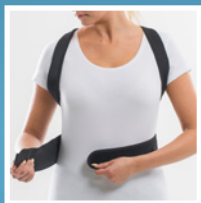

EXTO[®] LIGHT

EXT100 EXTO™ Light – Extension Orthosis for Posture

EXT100 EXTO[®] Light · Black

Size	Pediatric	Petite	Small	Standard
Height	120–145 cm	145–170 cm	170–190 cm	170–190 cm
Waist	45–60 cm	60–80 cm	60–80 cm	80–110 cm

EXT101 EXTO[®] Light · Beige

Size	Petite	Small	Standard
Height	145–170 cm	170–190 cm	170–190 cm
Waist	60–80 cm	60–80 cm	80–110 cm

Measure waist circumference and body height

Registered Community Design Protection under 003322080-0001, 003322080-0002, 003322080-0003, 003322080-0004, 003322080-0005, 003322080-0006