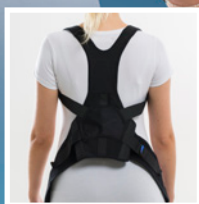

EXTO[®] LIGHT

EXT100 EXTO™ Light – Extension Orthosis for Posture

EXT100 EXTO[®] Light · Black

Size	Pediatric	Petite	Small	Standard
Height	120–145 cm	145–170 cm	170–190 cm	170–190 cm
Waist	45–60 cm	60–80 cm	60–80 cm	80–110 cm

EXT101 EXTO[®] Light · Beige

Size	Petite	Small	Standard
Height	145–170 cm	170–190 cm	170–190 cm
Waist	60–80 cm	60–80 cm	80–110 cm

Measure waist circumference and body height

Registered Community Design Protection under 003322080-0001, 003322080-0002, 003322080-0003, 003322080-0004, 003322080-0005, 003322080-0006