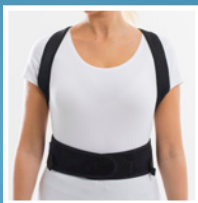

EXTO[®] LIGHT

EXT100 EXTO™ Light – Extension Orthosis for Posture

EXT100 EXTO[®] Light · Black

Size	Pediatric	Petite	Small	Standard
Height	120–145 cm	145–170 cm	170–190 cm	170–190 cm
Waist	45–60 cm	60–80 cm	60–80 cm	80–110 cm

EXT101 EXTO[®] Light · Beige

Size	Petite	Small	Standard
Height	145–170 cm	170–190 cm	170–190 cm
Waist	60–80 cm	60–80 cm	80–110 cm

Measure waist circumference and body height

Registered Community Design Protection under 003322080-0001, 003322080-0002, 003322080-0003, 003322080-0004, 003322080-0005, 003322080-0006