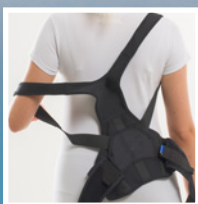

EXTO[®] LIGHT

EXT100 EXTO™ Light – Extension Orthosis for Posture

EXT100 EXTO[®] Light · Black

Size	Pediatric	Petite	Small	Standard
Height	120–145 cm	145–170 cm	170–190 cm	170–190 cm
Waist	45–60 cm	60–80 cm	60–80 cm	80–110 cm

EXT101 EXTO[®] Light · Beige

Size	Petite	Small	Standard
Height	145–170 cm	170–190 cm	170–190 cm
Waist	60–80 cm	60–80 cm	80–110 cm

Measure waist circumference and body height

Registered Community Design Protection under 003322080-0001, 003322080-0002, 003322080-0003, 003322080-0004, 003322080-0005, 003322080-0006